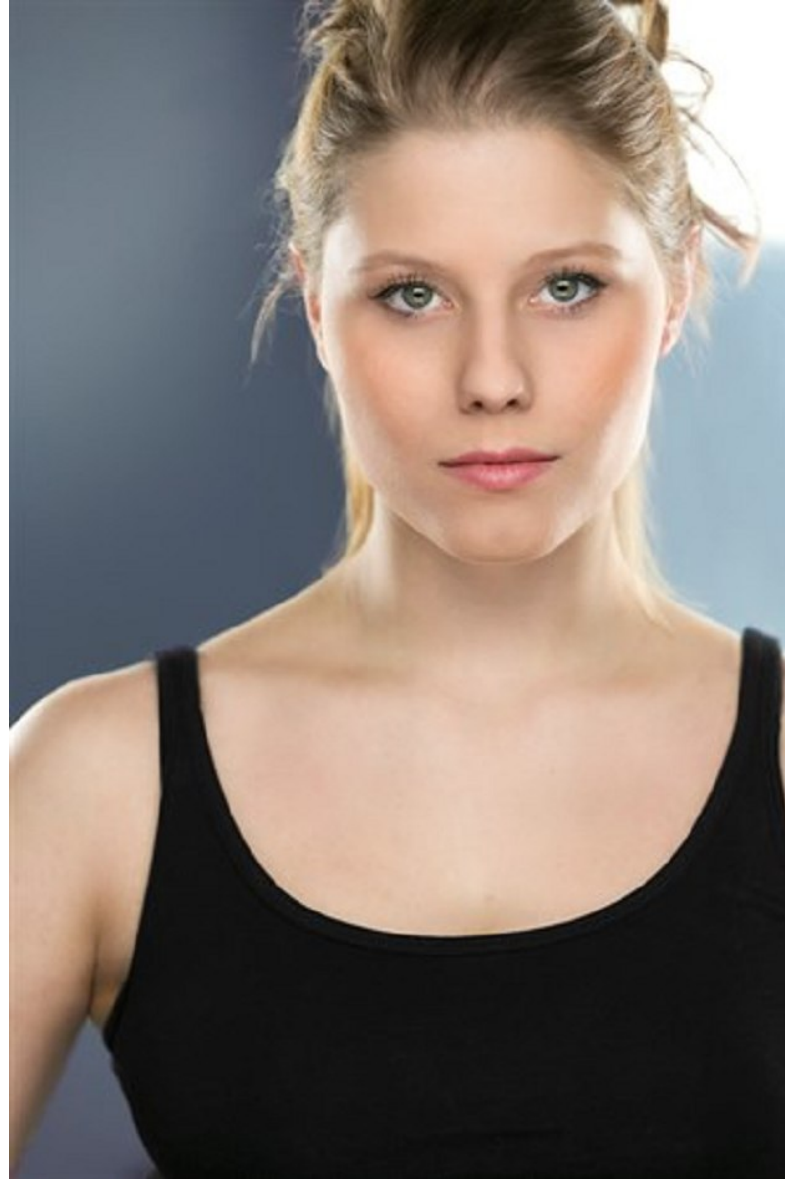

ALICE LUSSIANA PARENTE

HEIGHT 5'3" BUST 32" C DRESS 0-2 US SHOE 6.5 US HAIR DARK BLONDE EYES GREEN

ALICE LUSSIANA PARENTE

HEIGHT 5'3" BUST 32" C DRESS 0-2 US SHOE 6.5 US HAIR DARK BLONDE EYES GREEN

ALICE LUSSIANA PARENTE

HEIGHT 5'3" BUST 32" C DRESS 0-2 US SHOE 6.5 US HAIR DARK BLONDE EYES GREEN

ALICE LUSSIANA PARENTE

HEIGHT 5'3" BUST 32" C DRESS 0-2 US SHOE 6.5 US HAIR DARK BLONDE EYES GREEN

ALICE LUSSIANA PARENTE

HEIGHT 5'3" BUST 32" C DRESS 0-2 US SHOE 6.5 US HAIR DARK BLONDE EYES GREEN