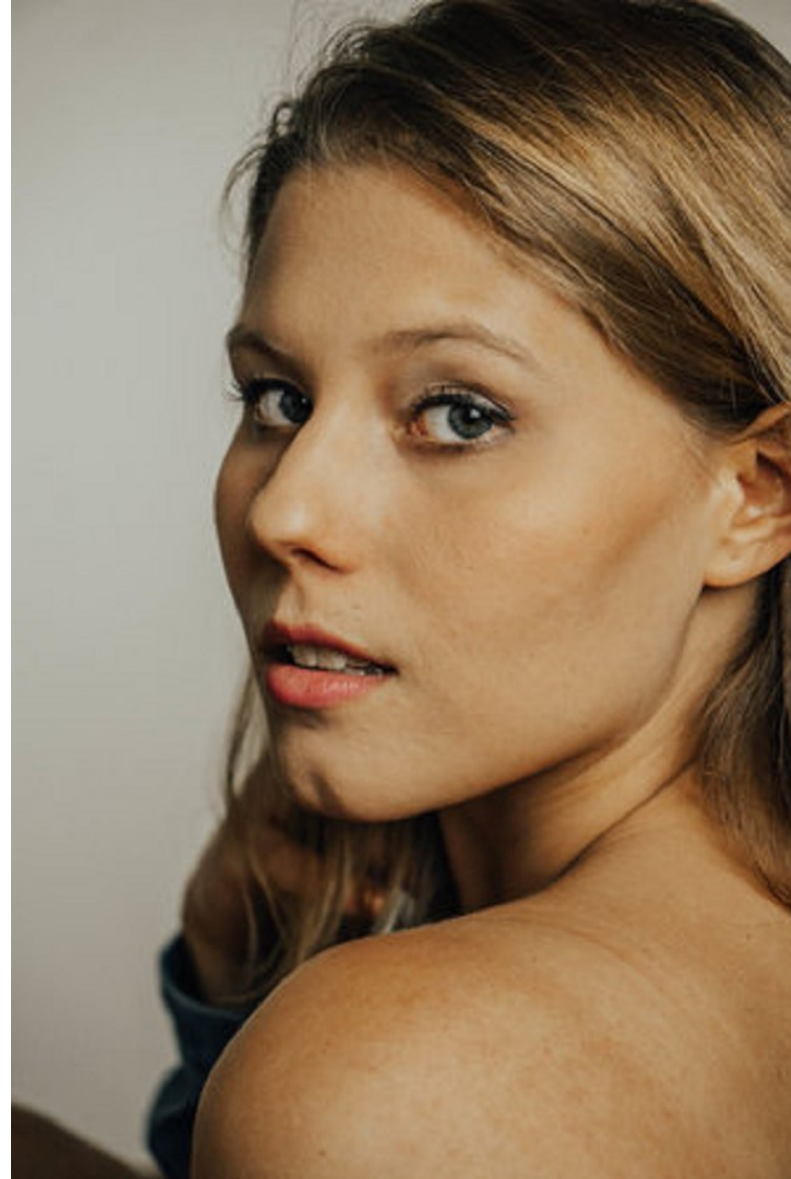

ALICE LUSSIANA PARENTE

HEIGHT 5'3" BUST 32" C DRESS 0-2 US SHOE 6.5 US HAIR DARK BLONDE EYES GREEN

ALICE LUSSIANA PARENTE

HEIGHT 5'3" BUST 32" C DRESS 0-2 US SHOE 6.5 US HAIR DARK BLONDE EYES GREEN

ALICE LUSSIANA PARENTE

HEIGHT 5'3" BUST 32" C DRESS 0-2 US SHOE 6.5 US HAIR DARK BLONDE EYES GREEN

ALICE LUSSIANA PARENTE

HEIGHT 5'3" BUST 32" C DRESS 0-2 US SHOE 6.5 US HAIR DARK BLONDE EYES GREEN

ALICE LUSSIANA PARENTE

HEIGHT 5'3" BUST 32" C DRESS 0-2 US SHOE 6.5 US HAIR DARK BLONDE EYES GREEN