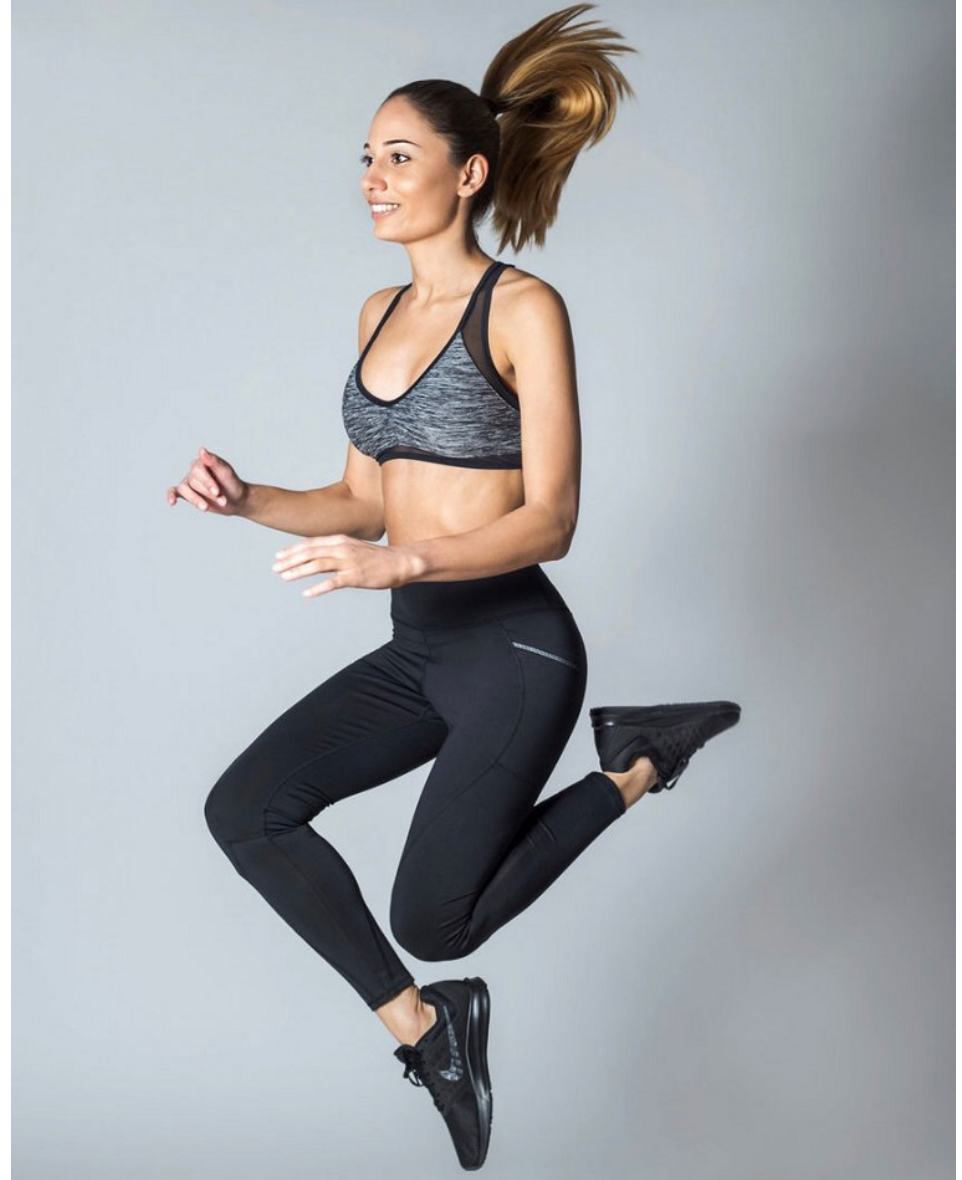

KHRYSTLE REA

HEIGHT 5'5" BUST 32" B WAIST 26" HIPS 36" DRESS 2-4 US SHOE 7.5 US HAIR BROWN EYES BROWN

KHRYSTLE REA

HEIGHT 5'5" BUST 32" B WAIST 26" HIPS 36" DRESS 2-4 US SHOE 7.5 US HAIR BROWN EYES BROWN