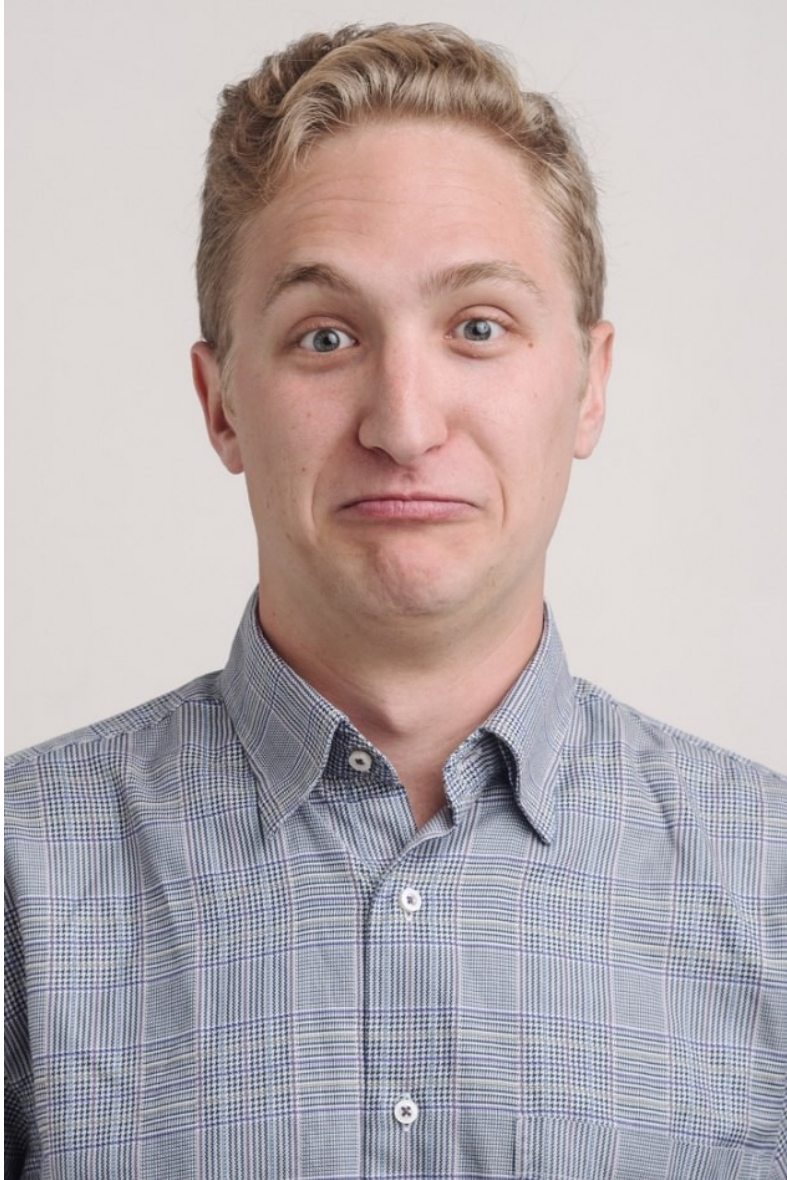

IZAAK SUNLEAF

HEIGHT 5'10" HAIR BLONDE EYES BLUE

IZAAK SUNLEAF

HEIGHT 5'10" HAIR BLONDE EYES BLUE