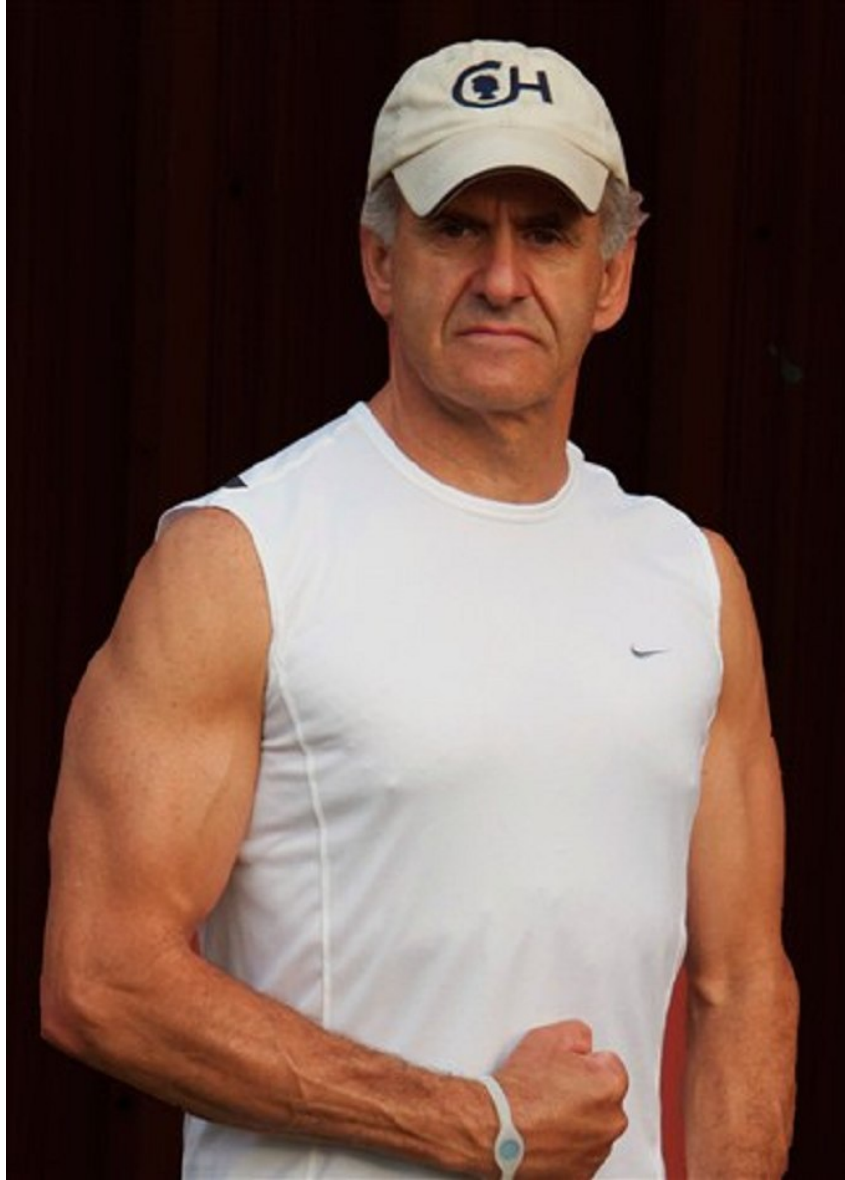

BILL HAYEK

HEIGHT 6'0" WAIST 34" INSEAM 32" COLLAR 16.5" SLEEVE 35" SUIT 42" SUIT LENGTH L SHOE 11 US (KIDS) HAIR SALT AND PEPPER EYES HAZEL

BILL HAYEK

HEIGHT 6'0" WAIST 34" INSEAM 32" COLLAR 16.5" SLEEVE 35" SUIT 42" SUIT LENGTH L SHOE 11 US (KIDS) HAIR SALT AND PEPPER EYES HAZEL