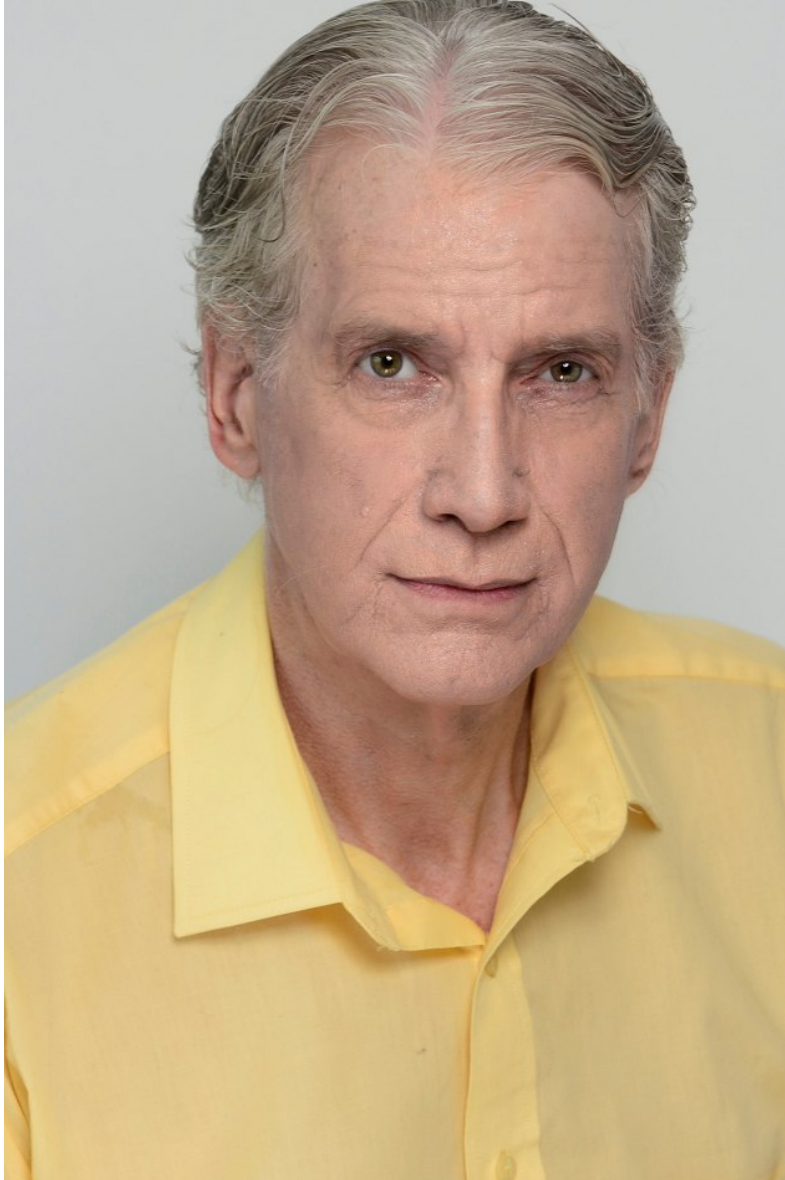

LEE BERGMAN

HEIGHT 6'1" WAIST 38" INSEAM 32" COLLAR 16.5" SLEEVE 35" SUIT 44" SUIT LENGTH L SHOE 9.5 US HAIR SALT AND PEPPER EYES HAZEL

LEE BERGMAN

HEIGHT 6'1" WAIST 38" INSEAM 32" COLLAR 16.5" SLEEVE 35" SUIT 44" SUIT LENGTH L SHOE 9.5 US HAIR SALT AND PEPPER EYES HAZEL