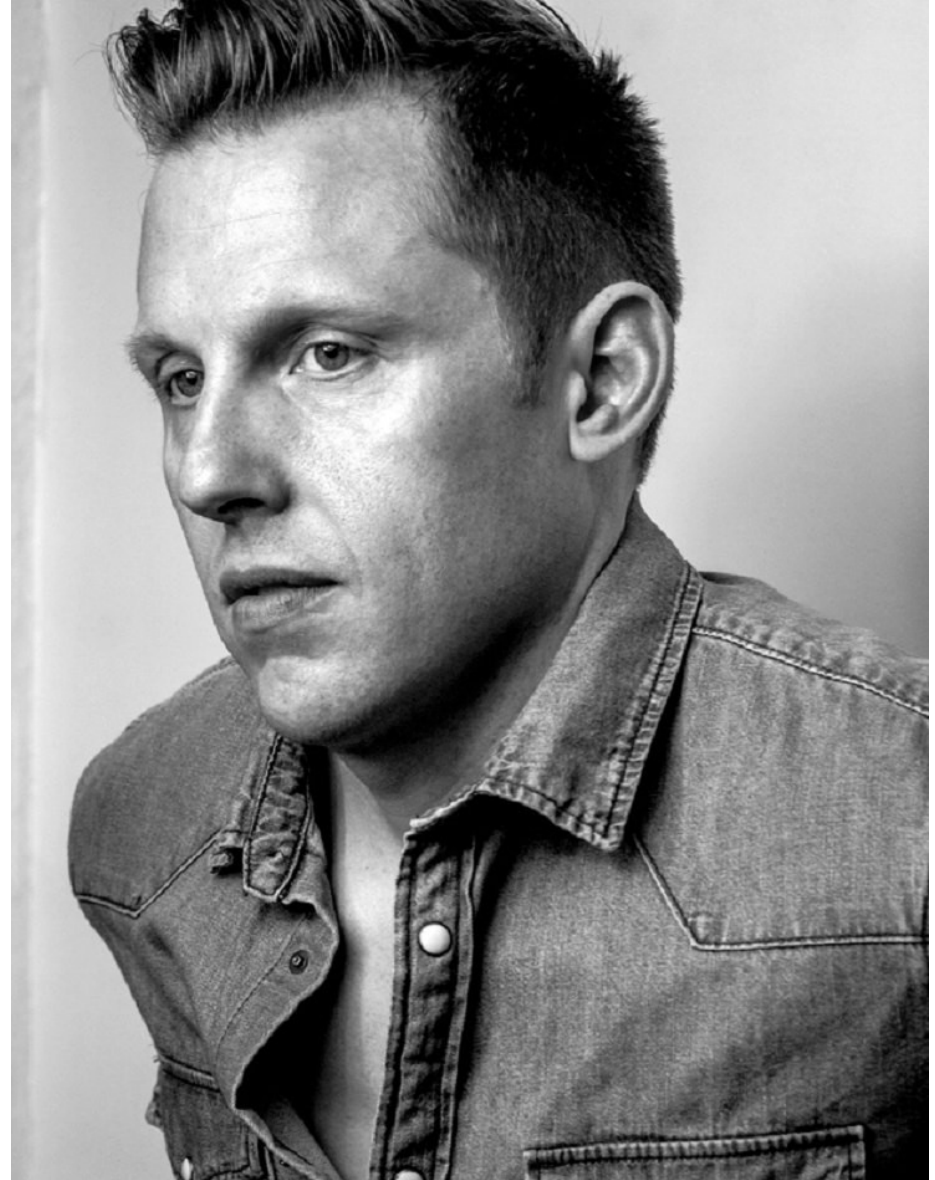

DAVID BALDWIN

HEIGHT 6'0" WAIST 32" INSEAM 32" COLLAR 15.5" SLEEVE 35" SUIT 40" SUIT LENGTH R SHOE 11.5 US HAIR DARK BLONDE EYES BLUE

DAVID BALDWIN

HEIGHT 6'0" WAIST 32" INSEAM 32" COLLAR 15.5" SLEEVE 35" SUIT 40" SUIT LENGTH R SHOE 11.5 US HAIR DARK BLONDE EYES BLUE