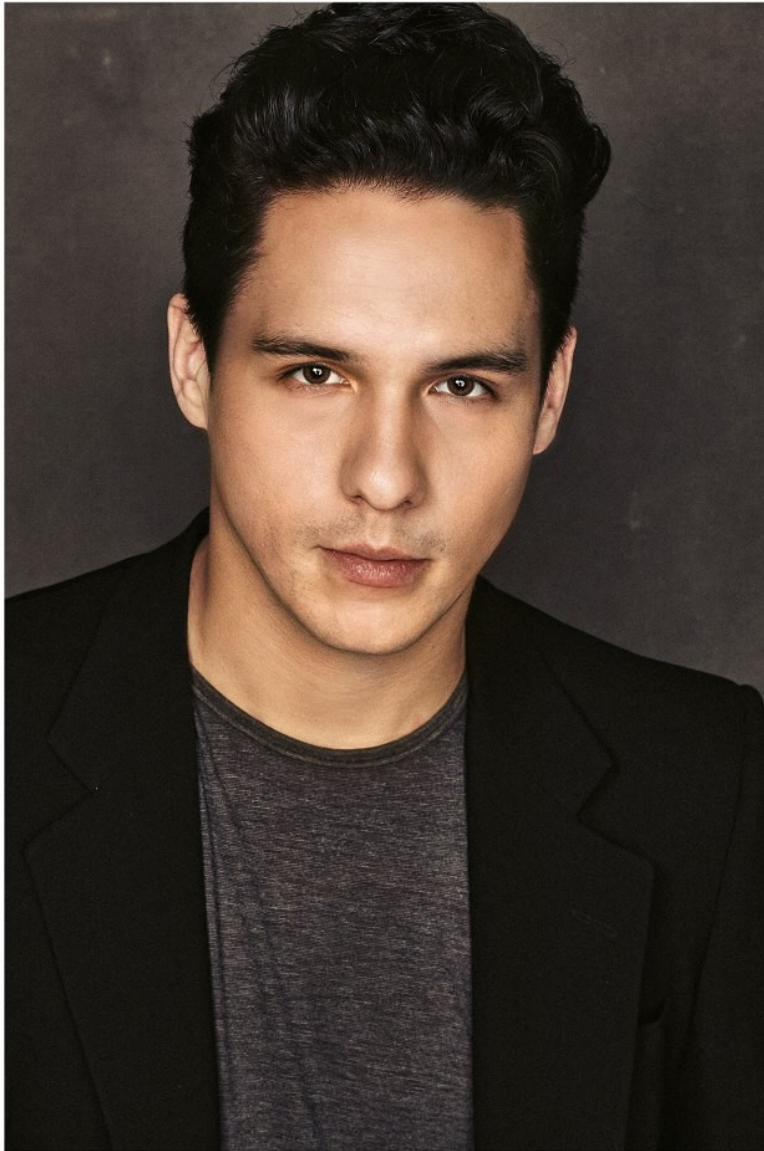

FRANCESCO ANDOLFI

HEIGHT 6'0" WAIST 30" INSEAM 31" COLLAR 13" SLEEVE 28" SUIT 42" SUIT LENGTH R SHOE 9.5 US HAIR BLACK EYES HAZEL

FRANCESCO ANDOLFI

HEIGHT 6'0" WAIST 30" INSEAM 31" COLLAR 13" SLEEVE 28" SUIT 42" SUIT LENGTH R SHOE 9.5 US HAIR BLACK EYES HAZEL

FRANCESCO ANDOLFI

HEIGHT 6'0" WAIST 30" INSEAM 31" COLLAR 13" SLEEVE 28" SUIT 42" SUIT LENGTH R SHOE 9.5 US HAIR BLACK EYES HAZEL