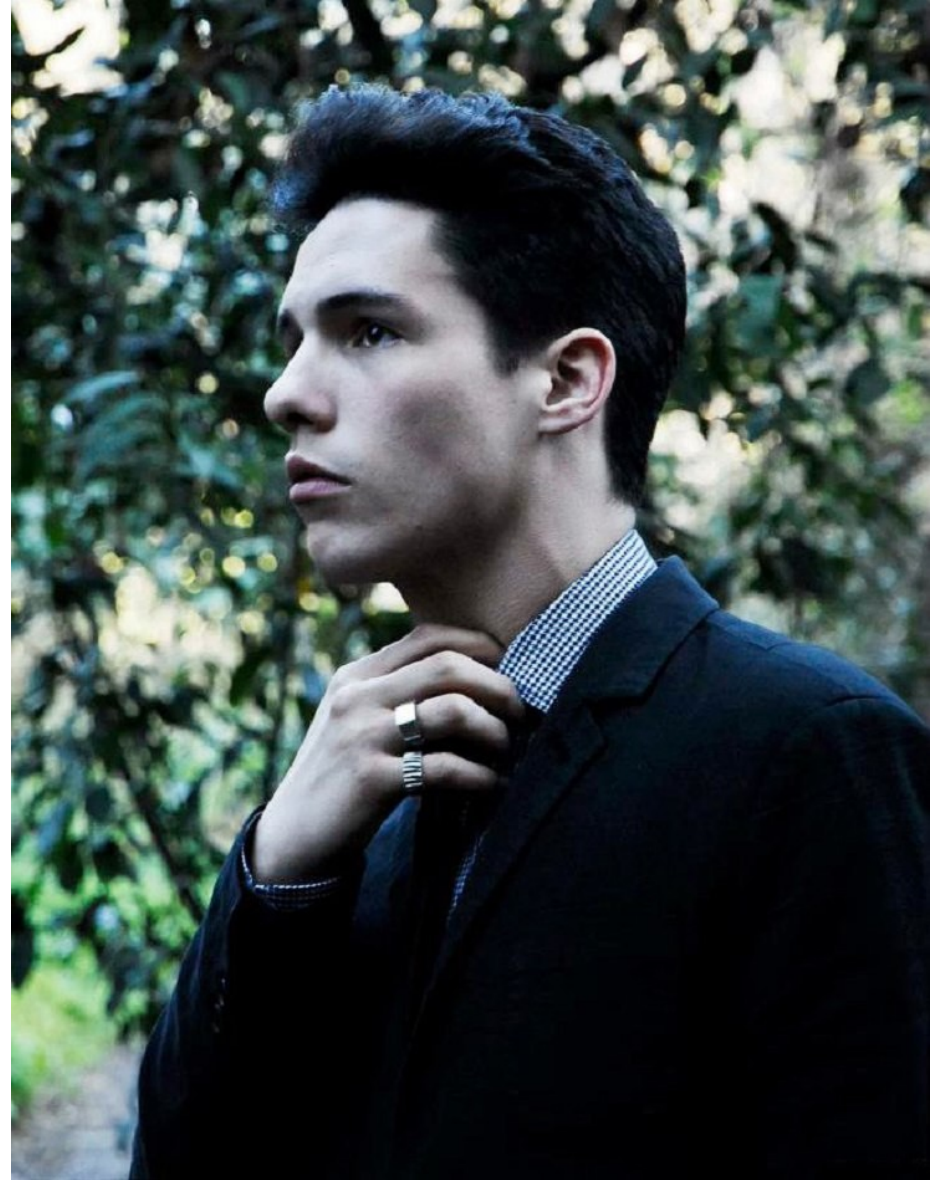

FRANCESCO ANDOLFI

HEIGHT 6'0" WAIST 30" INSEAM 31" COLLAR 13" SLEEVE 28" SUIT 42" SUIT LENGTH R SHOE 9.5 US HAIR BLACK EYES HAZEL

FRANCESCO ANDOLFI

HEIGHT 6'0" WAIST 30" INSEAM 31" COLLAR 13" SLEEVE 28" SUIT 42" SUIT LENGTH R SHOE 9.5 US HAIR BLACK EYES HAZEL

FRANCESCO ANDOLFI

HEIGHT 6'0" WAIST 30" INSEAM 31" COLLAR 13" SLEEVE 28" SUIT 42" SUIT LENGTH R SHOE 9.5 US HAIR BLACK EYES HAZEL