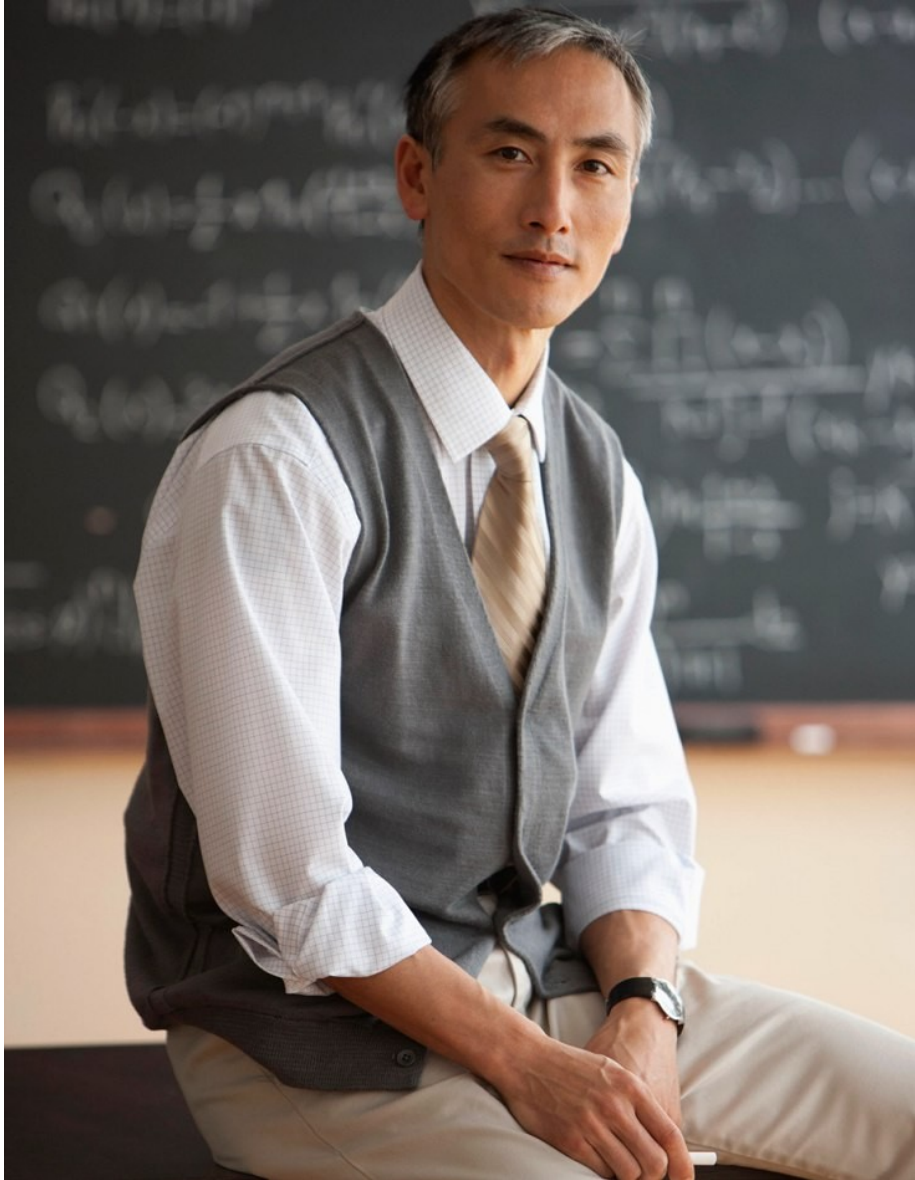

CHRISTOPHER CHAN

HEIGHT 5'11" WAIST 30" INSEAM 31" COLLAR 15.5" SLEEVE 32" SUIT 38" SUIT LENGTH R SHOE 9.5 US HAIR BLACK EYES BROWN

CHRISTOPHER CHAN

HEIGHT 5'11" WAIST 30" INSEAM 31" COLLAR 15.5" SLEEVE 32" SUIT 38" SUIT LENGTH R SHOE 9.5 US HAIR BLACK EYES BROWN